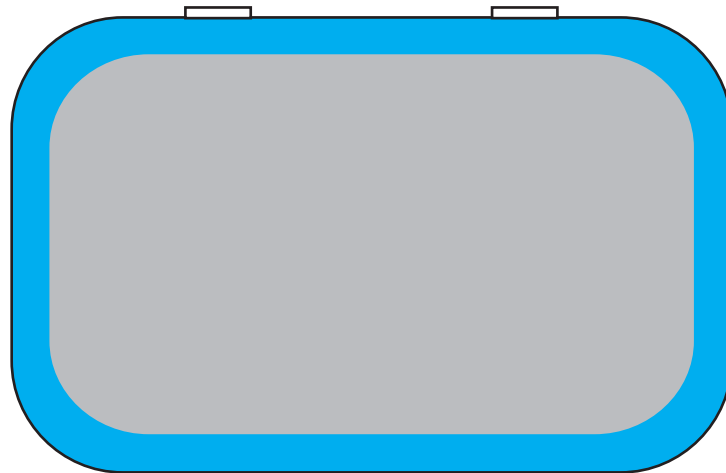

# Rectangular Tin with American Flag Shaped Mint

100%

- \* Grey indicates maximum imprint area for Screen Printing.
- \*\* Blue indicates maximum imprint area for Full Color Printing.

Dimensions: 3 3/4" x 2 3/4" x 3/4"  
Imprint Area (Screen Printed): 3 3/8" x 2"  
Imprint Area (Full Color): 3 7/8" x 2 5/8"